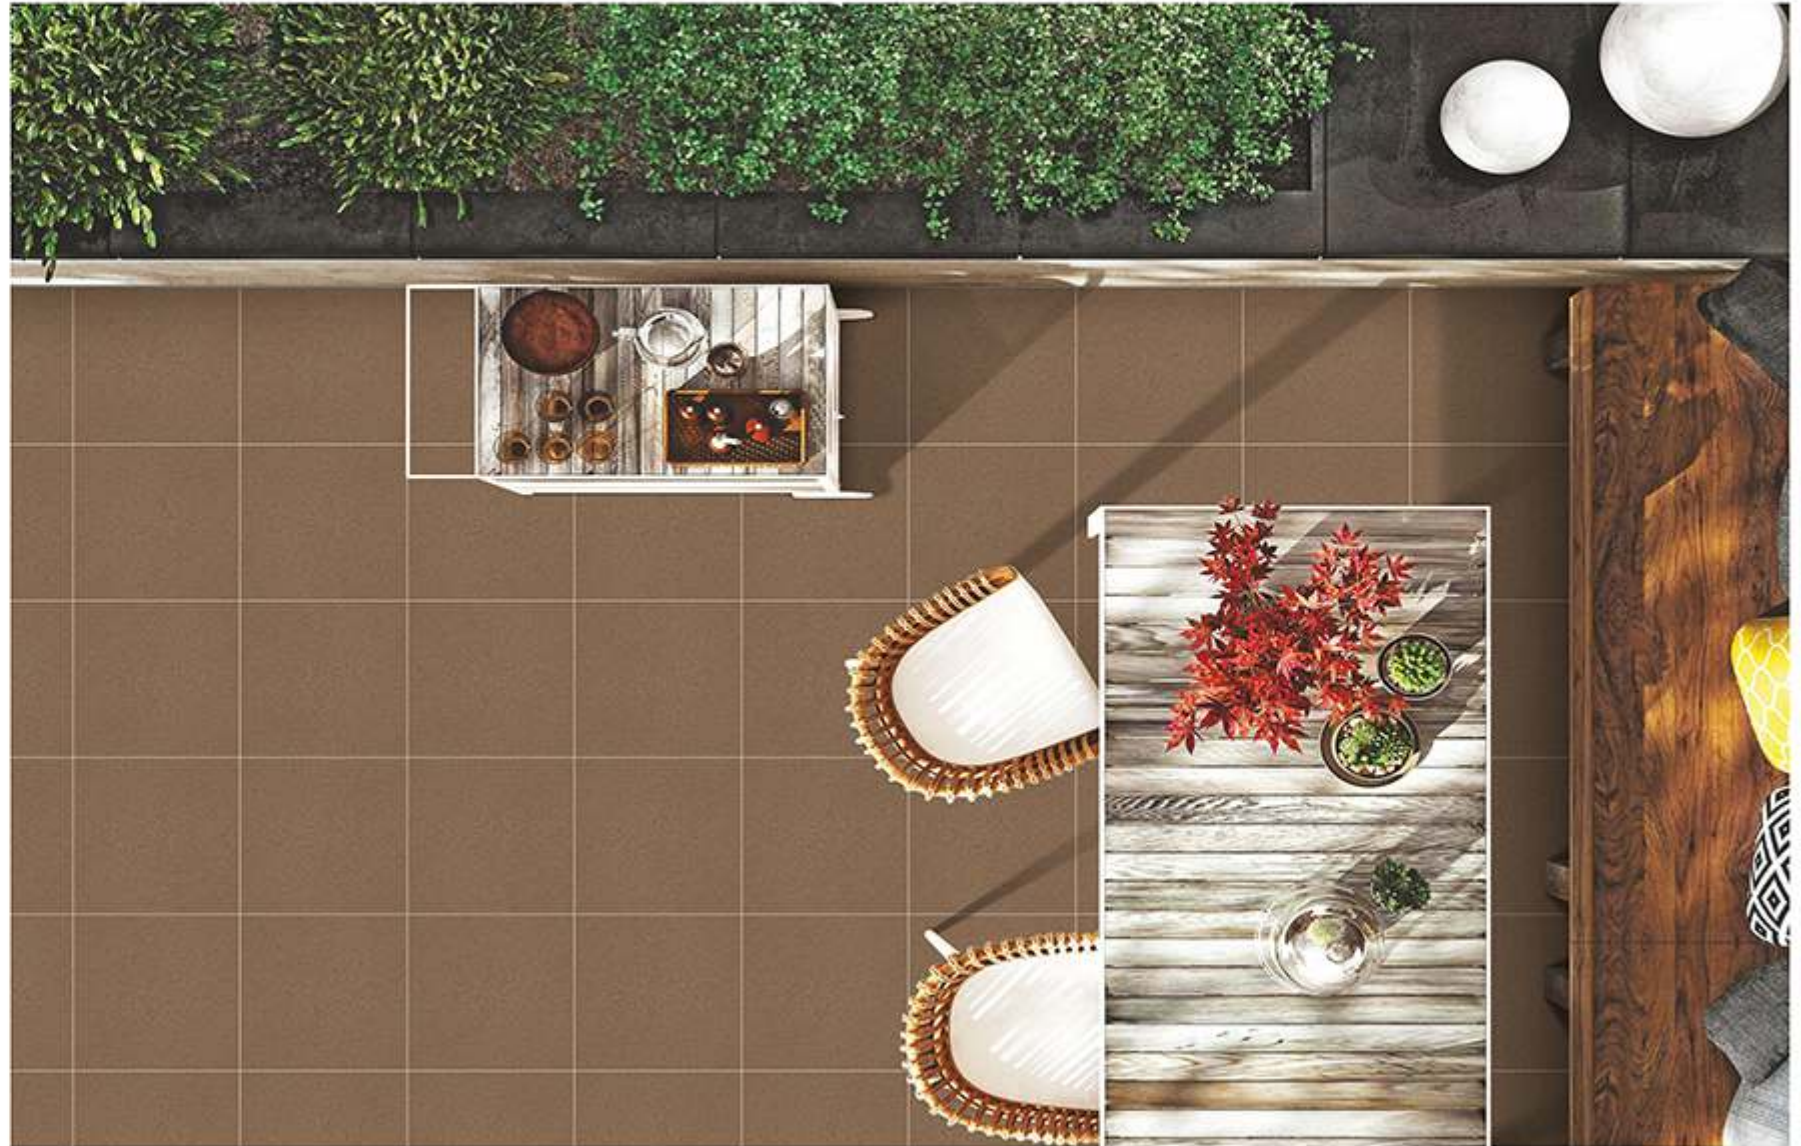

Applicable On
Wall & Floor

HD
Clarity

Random
Design

Zero
Maintenance

Eco
Friendly