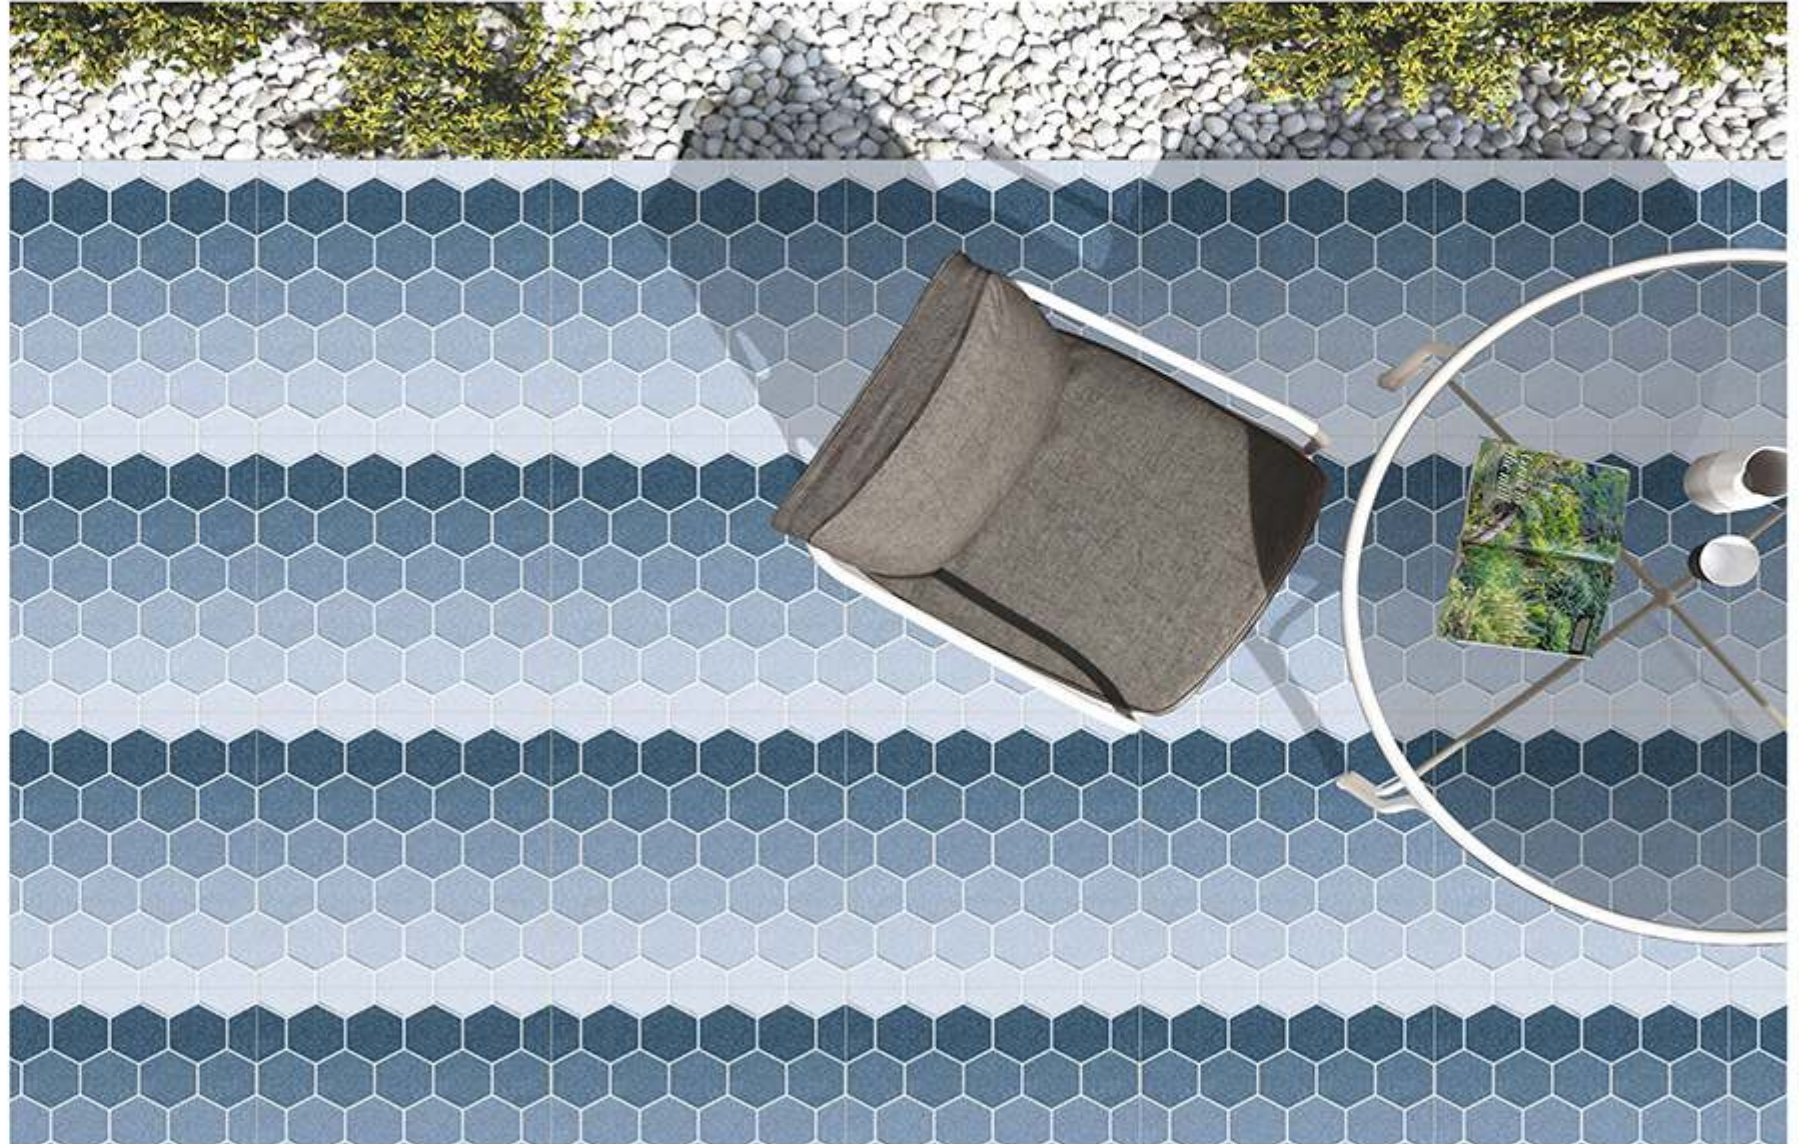

HD
Clarity

Random
Design

Zero
Maintenance

Eco
Friendly

P-1341

Applicable On
Wall & Floor

HD
Clarity

Random
Design