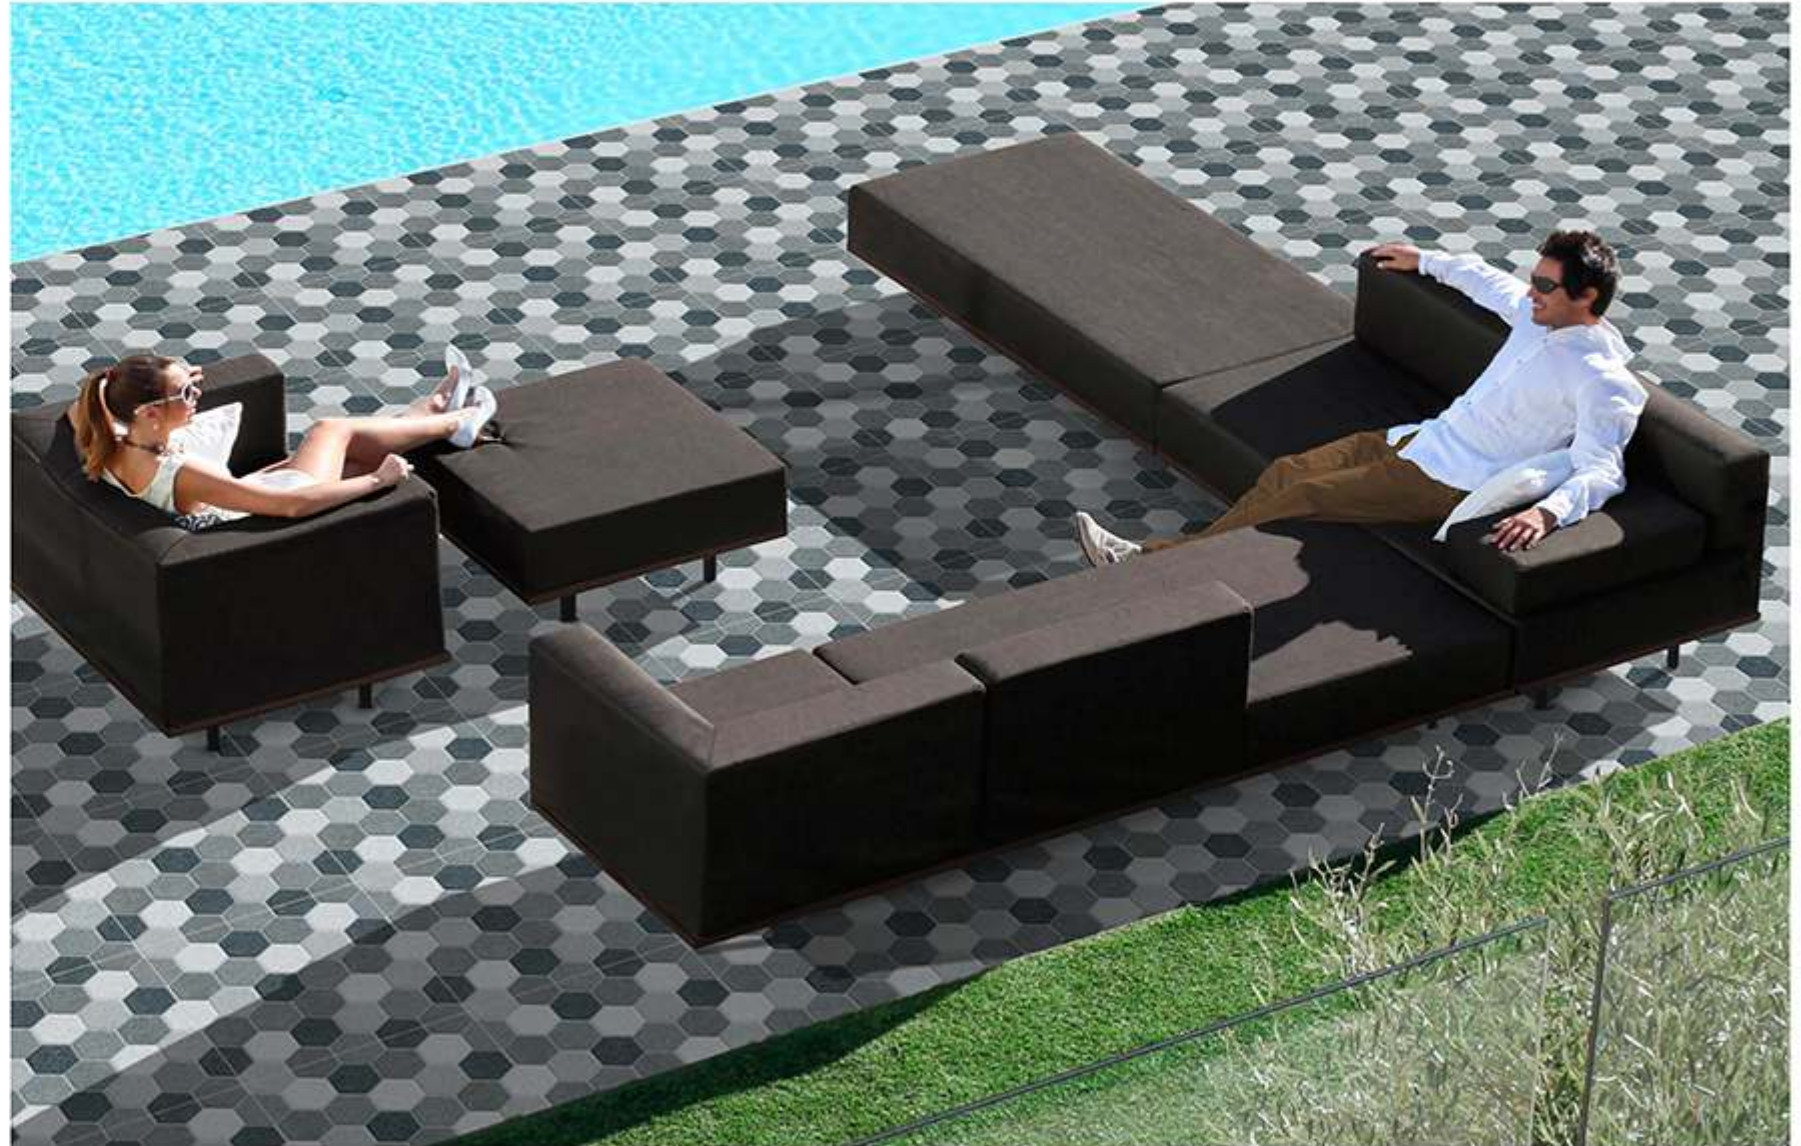

400x400MM | VITRIFIED
PARKING TILES

P-1338

-  Applicable On Wall & Floor
-  HD Clarity
-  Random Design
-  Zero Maintenance
-  Eco Friendly

PUNCH^{SERISE}

400x400MM | VITRIFIED
PARKING TILES

P-1339

Applicable On
Wall & Floor