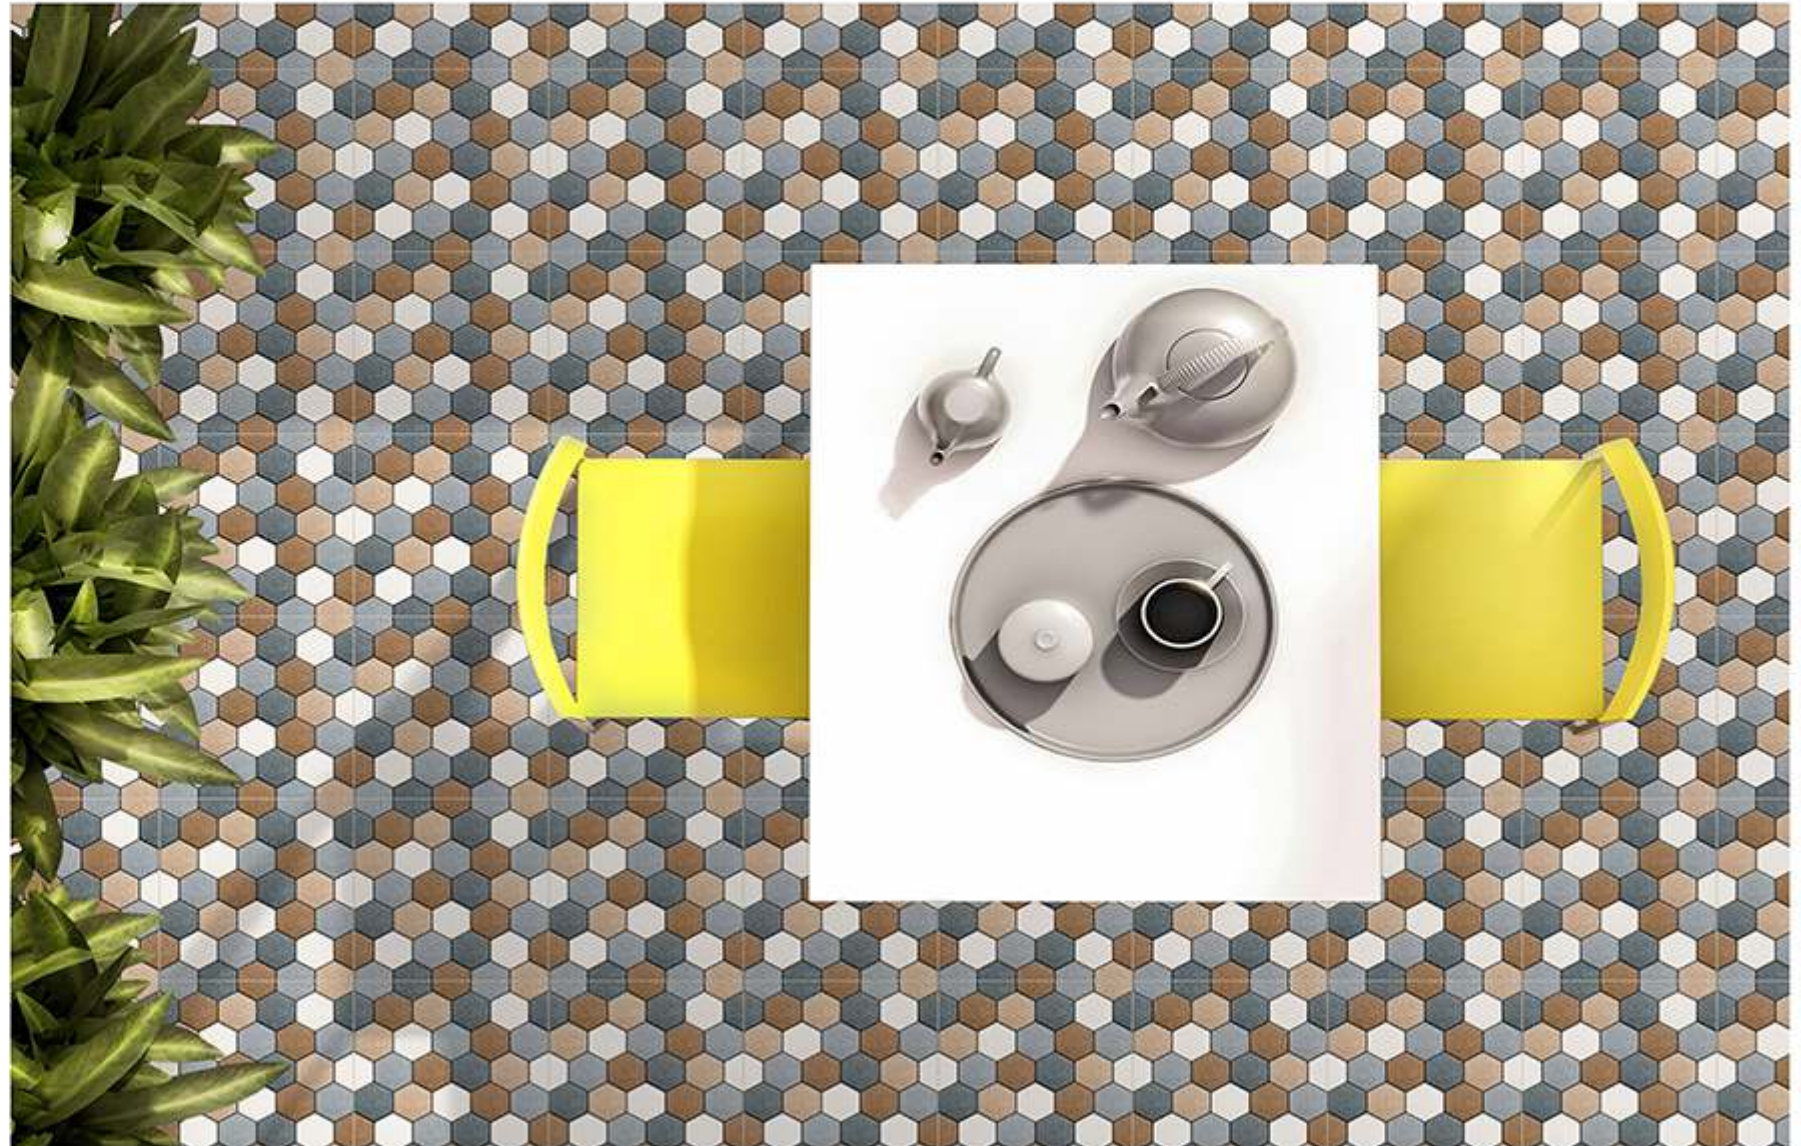

Applicable On
Wall & Floor

HD
Clarity

Random
Design

Zero
Maintenance

Eco
Friendly