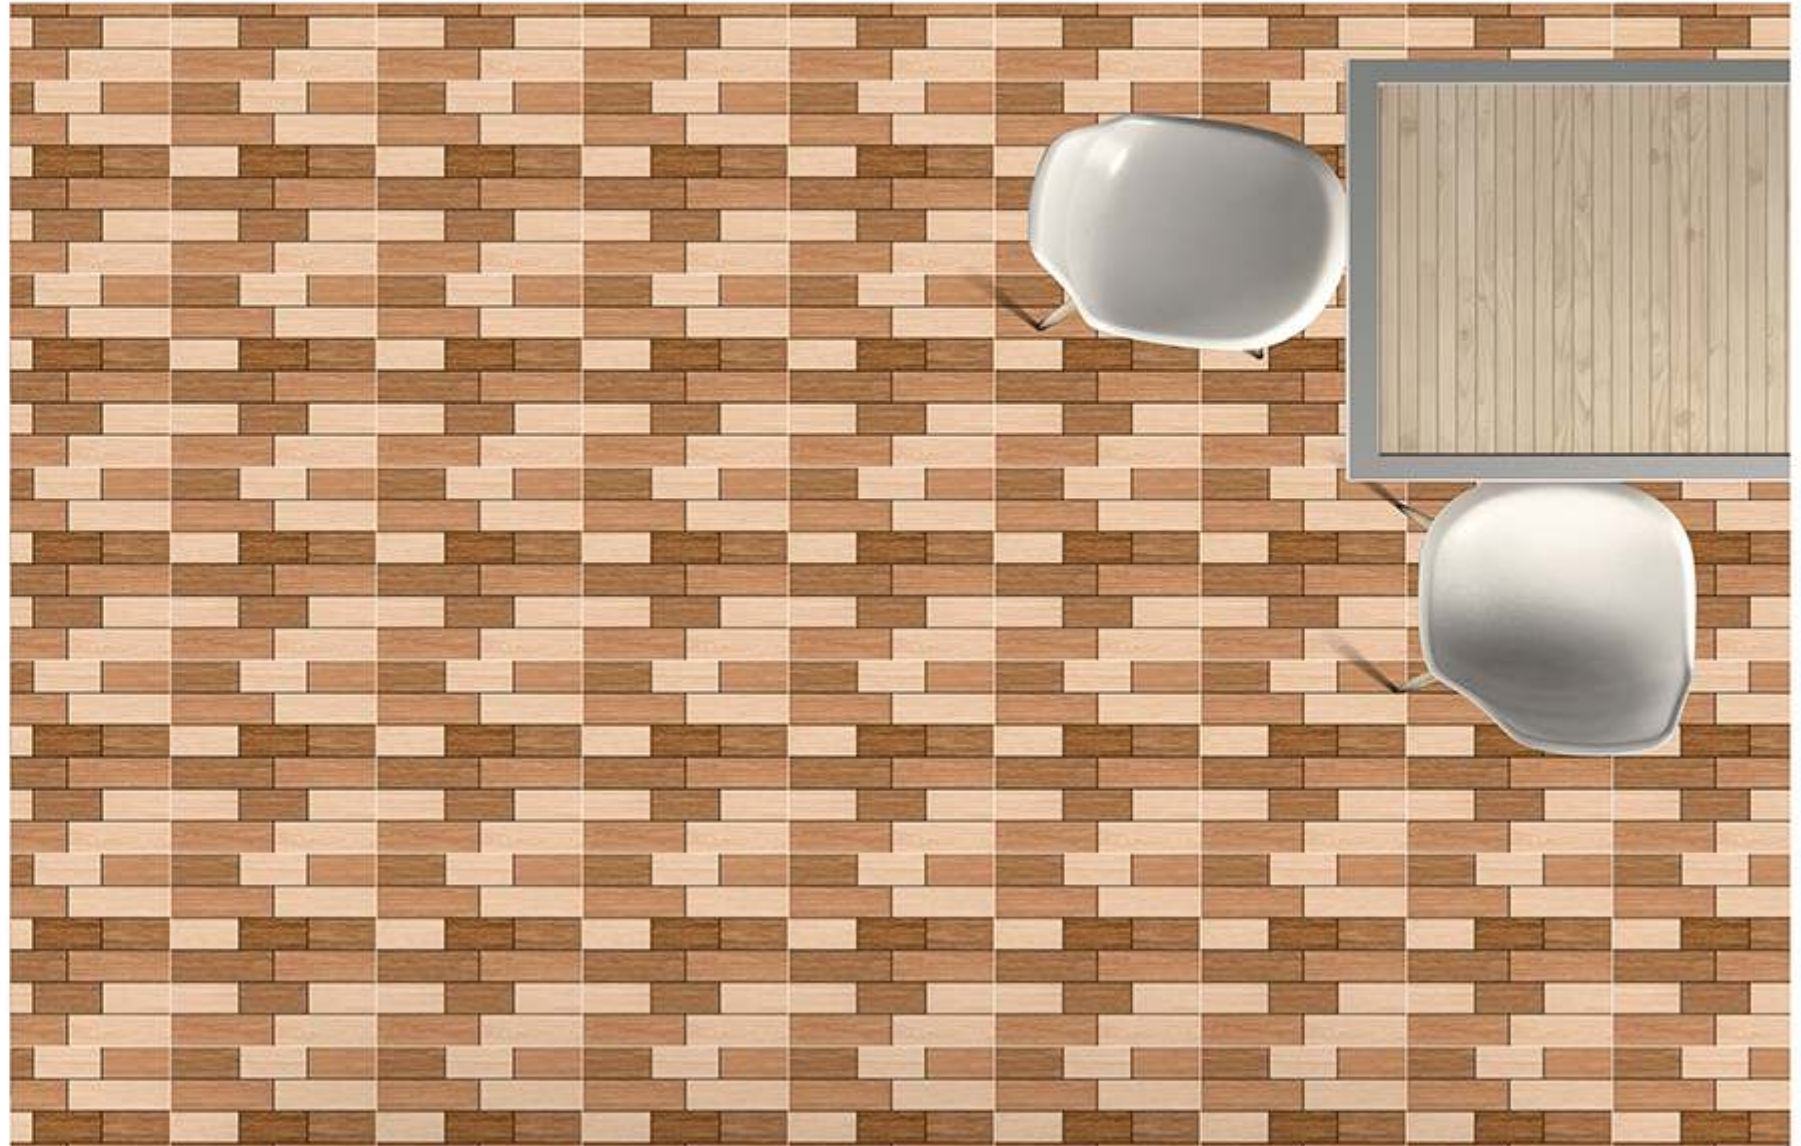

Applicable On
Wall & Floor

HD
Clarity

Random
Design

Zero
Maintenance

Eco
Friendly

PUNCH^{SERISE}

400x400MM | VITRIFIED
PARKING TILES

P-1480

Applicable On
Wall & Floor

HD
Clarity

Random
Design

Zero
Maintenance

Eco
Friendly

400x400MM

VITRIFIED PARKING TILES

Thank You