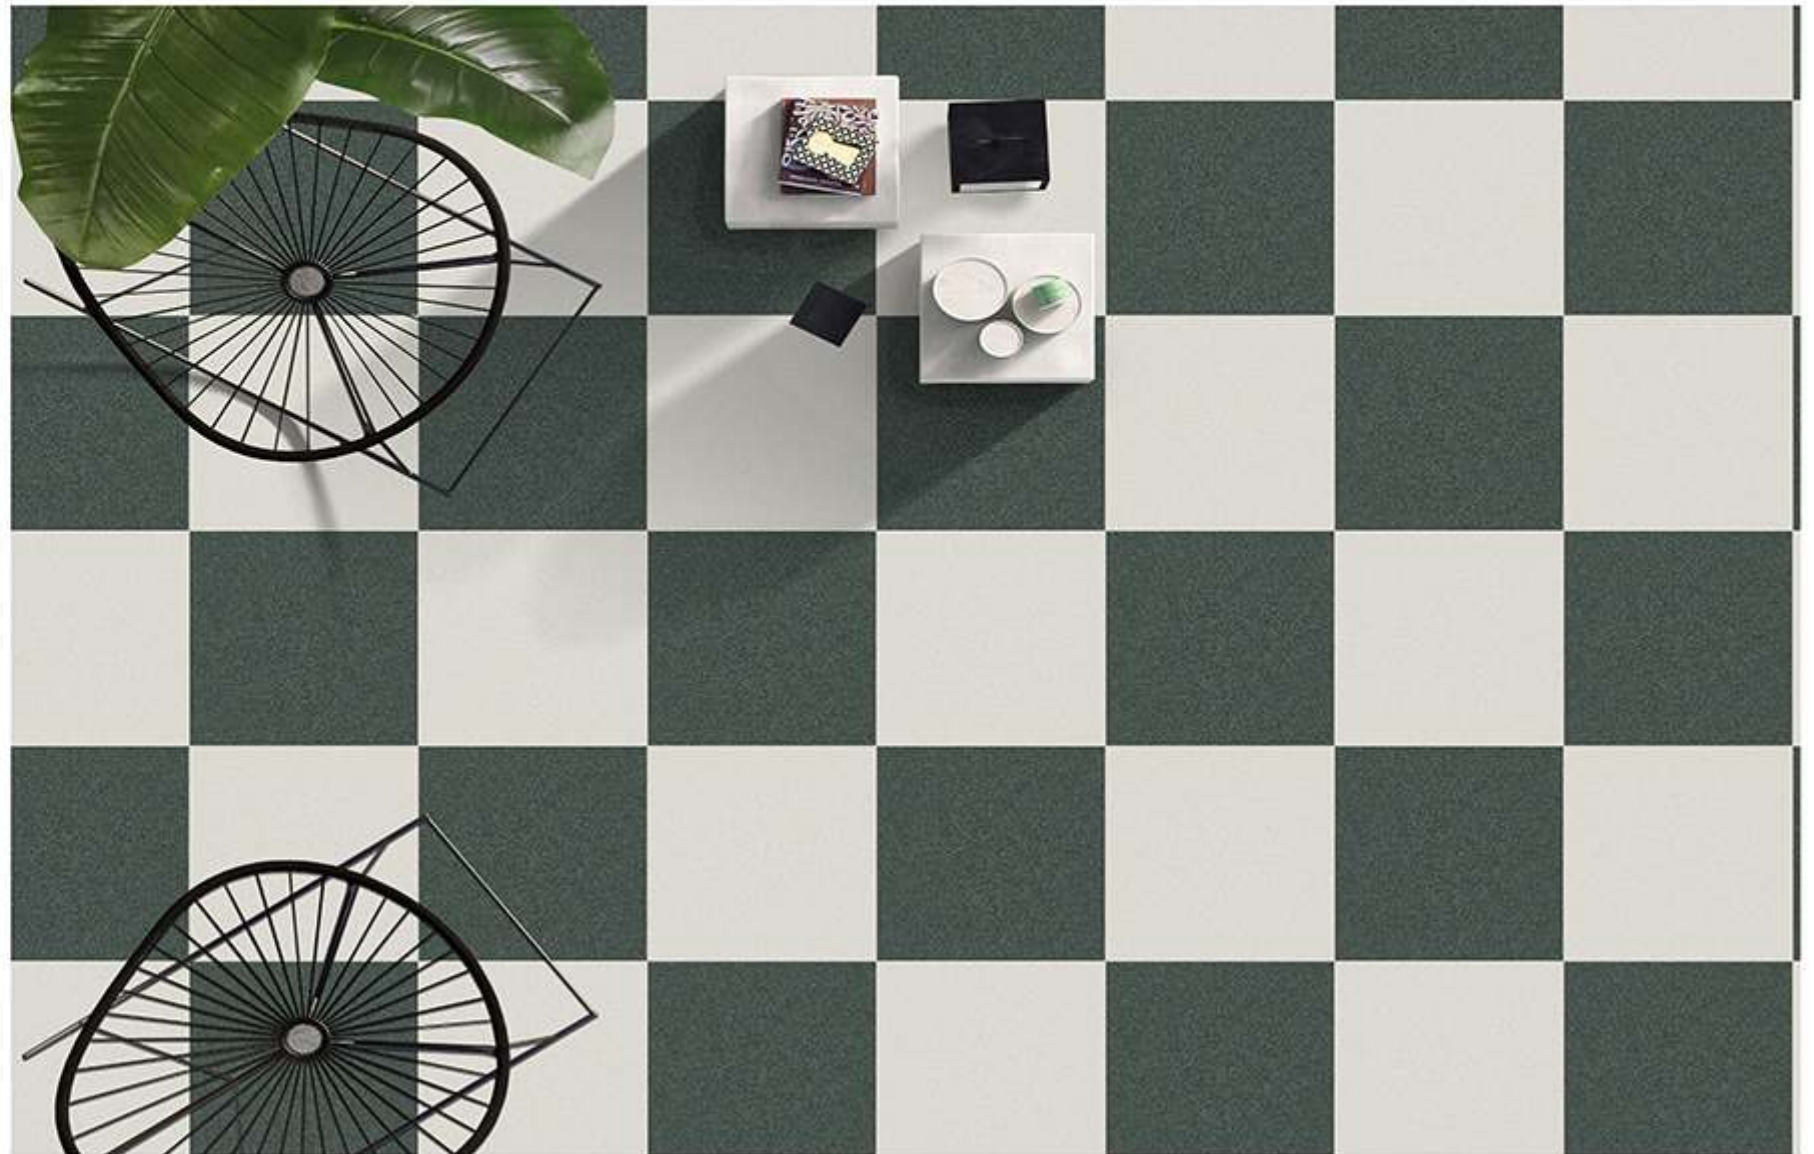

Applicable On
Wall & Floor

HD
Clarity

Random
Design

Zero
Maintenance

Eco
Friendly