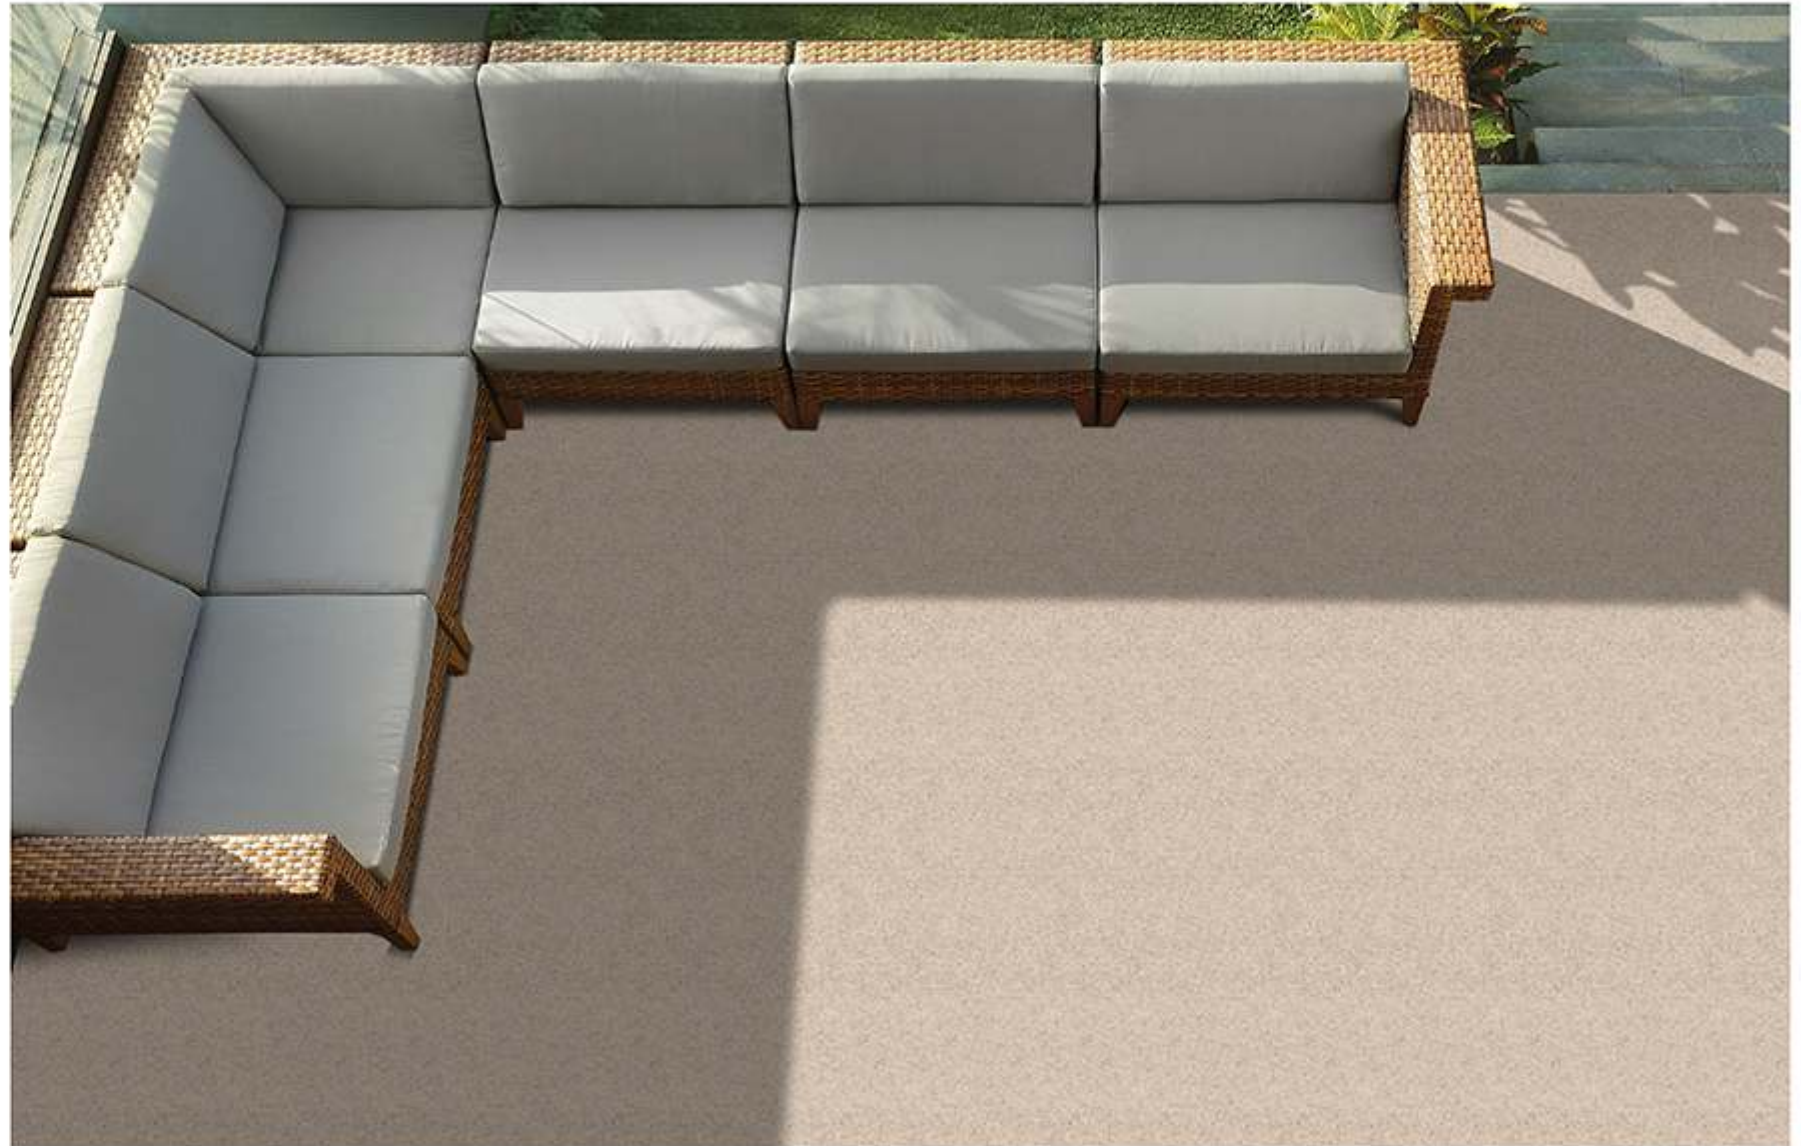

Applicable On
Wall & Floor

HD
Clarity

Random
Design

Zero
Maintenance

Eco
Friendly